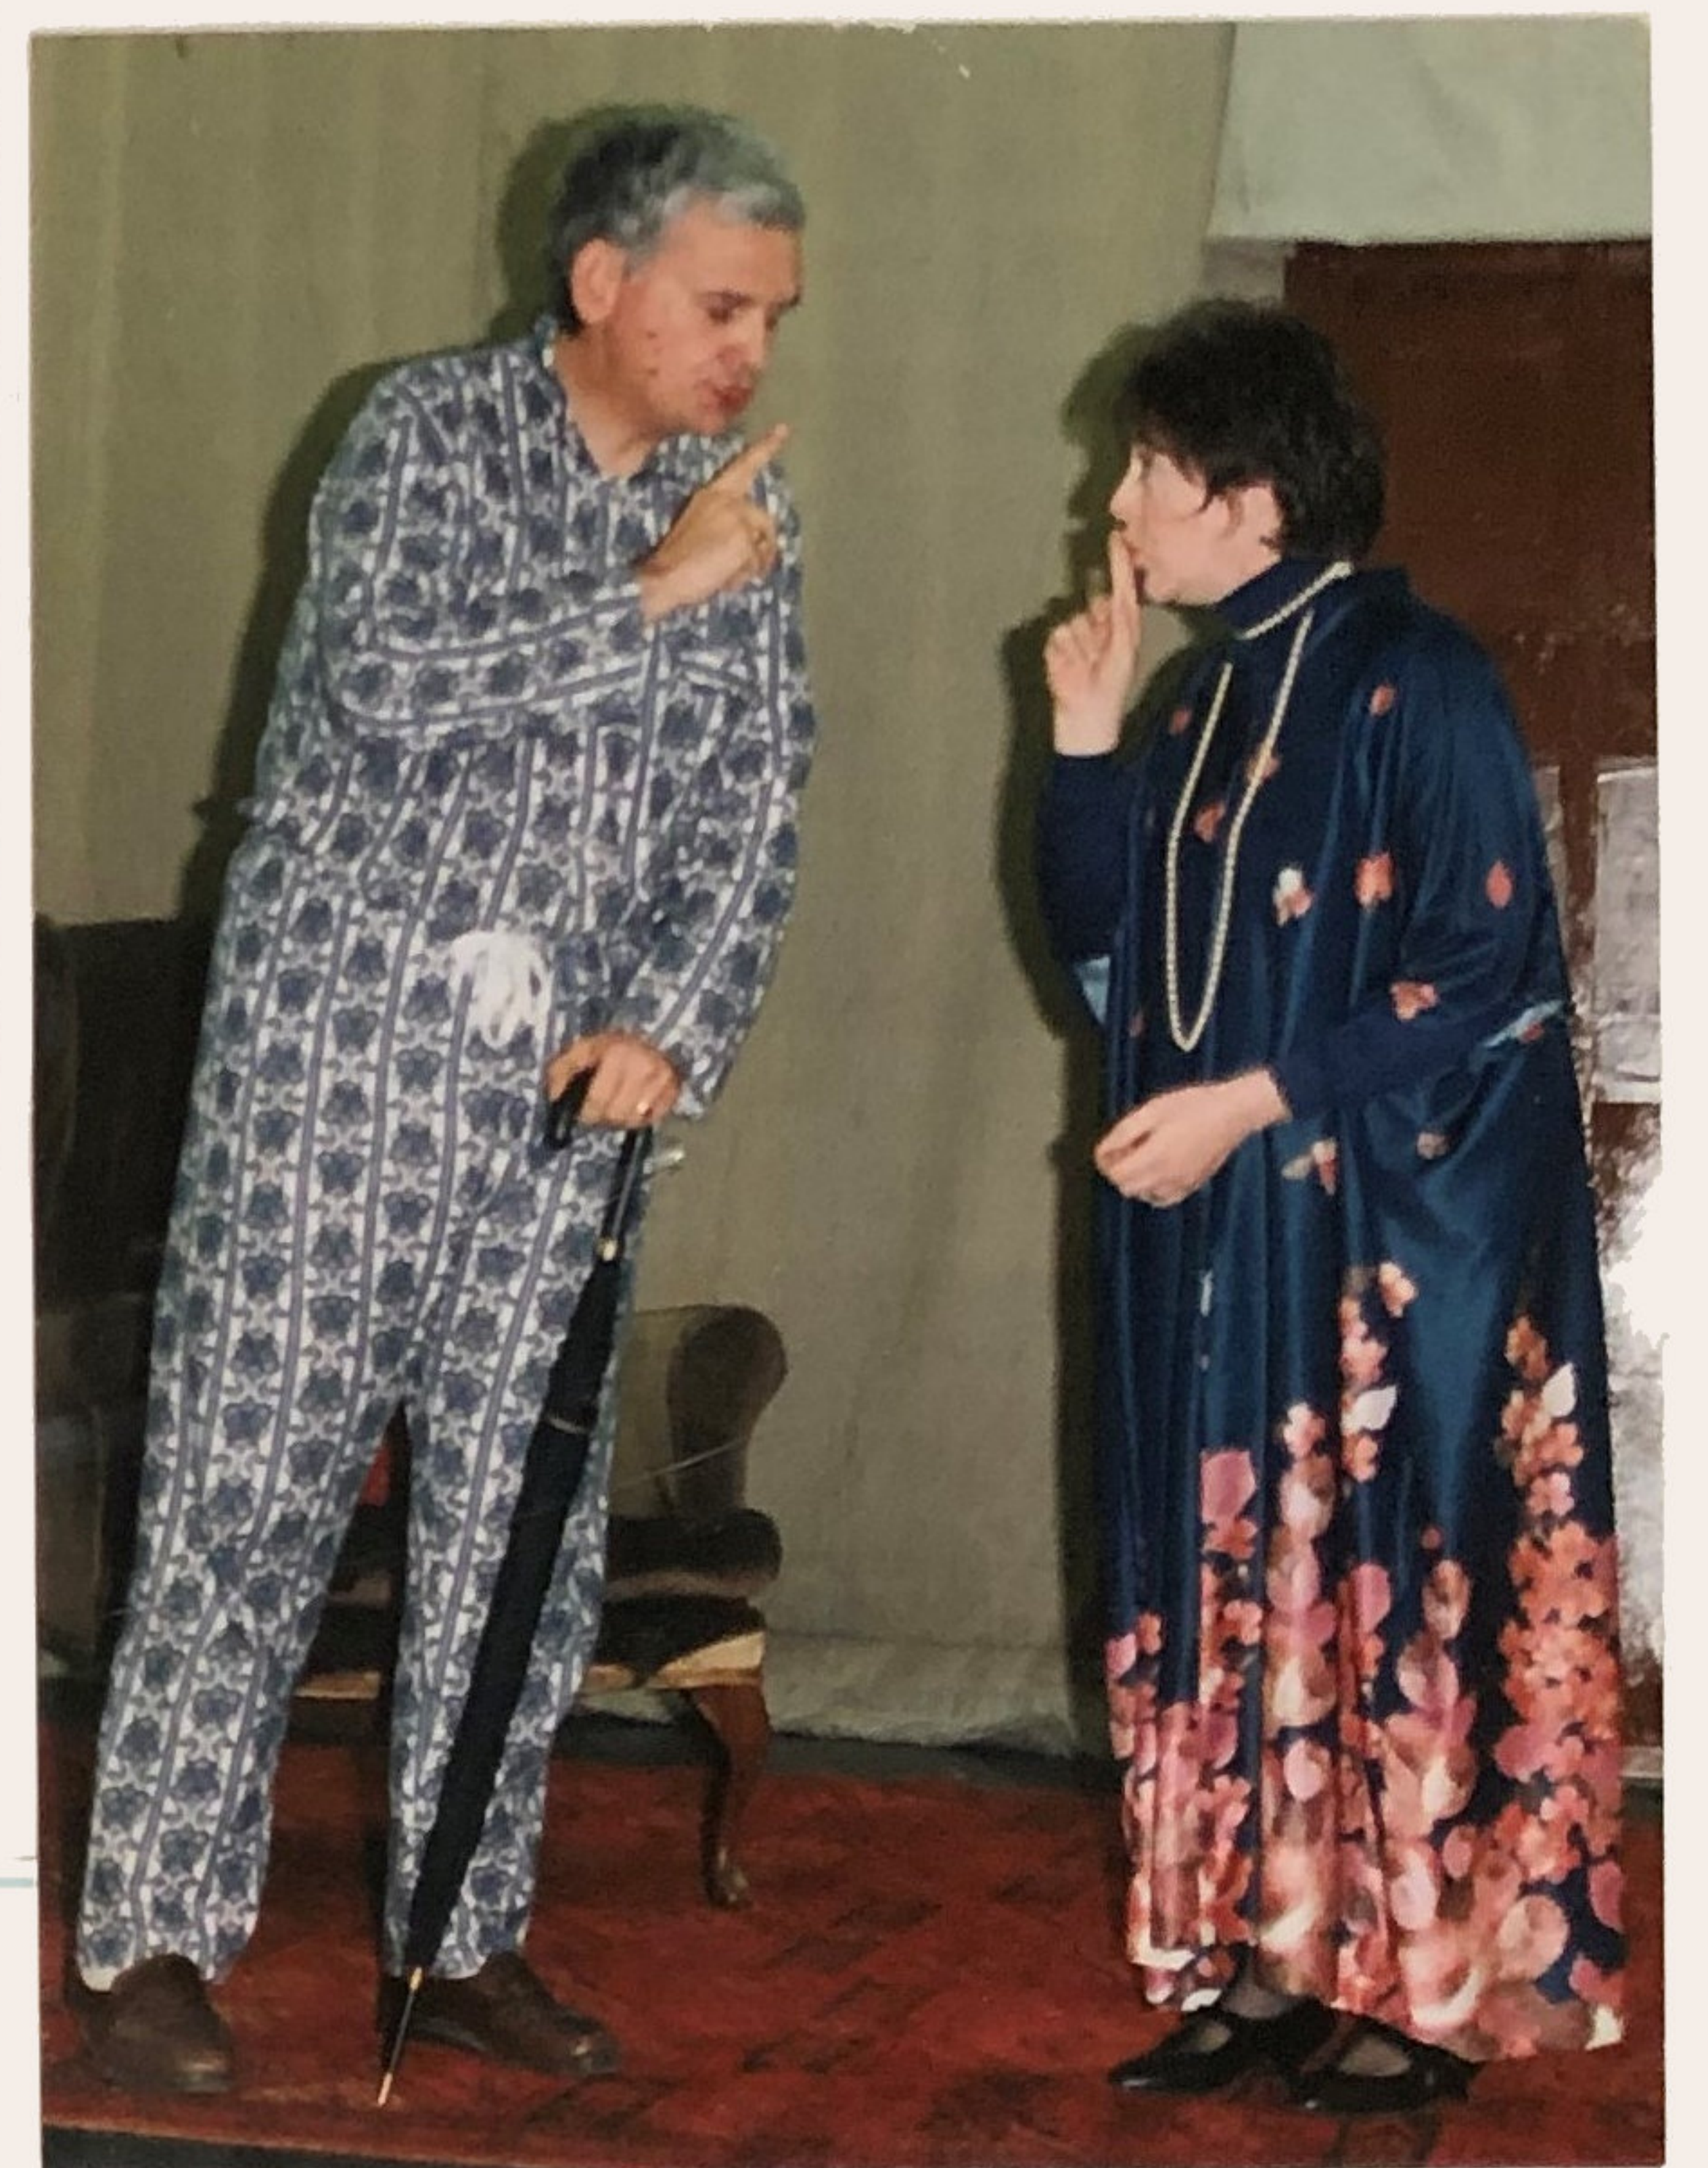

THE TEA DANCE

and